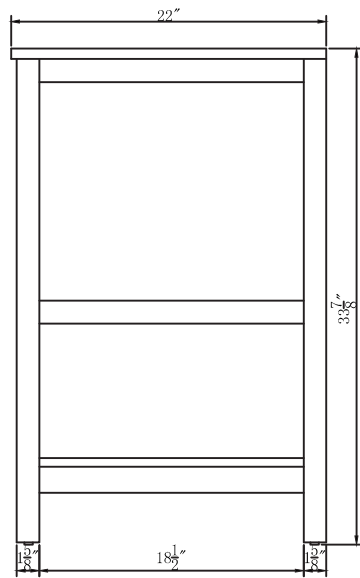

Top view

Side view

Back view

Front view

fake drawer

Handle assemble instruction

Drawer Interior Size

DWG. NO.:

MODEL NO.:

VF19036GR

ALTERATIONS

| | |
|---|--|
| 1 | |
| 2 | |
| 3 | |
| 4 | |

FOR PROPOSAL ONLY ALL DIMENSIONS TO BE VERIFIED

SCALE:

DWG. BY:

CHECKED BY: