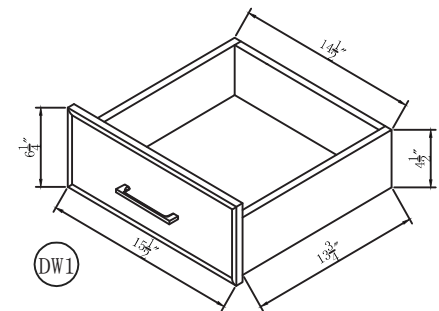

Top view

Side view

Back view

Front view

fake drawer

Handle assemble instruction

Drawer Interior Size

DWG. NO.:

MODEL NO.:

VF19036GR

ALTERATIONS

| | |
|---|--|
| 1 | |
| 2 | |
| 3 | |
| 4 | |

FOR PROPOSAL ONLY ALL DIMENSIONS TO BE VERIFIED

SCALE:

DWG. BY:

CHECKED BY: