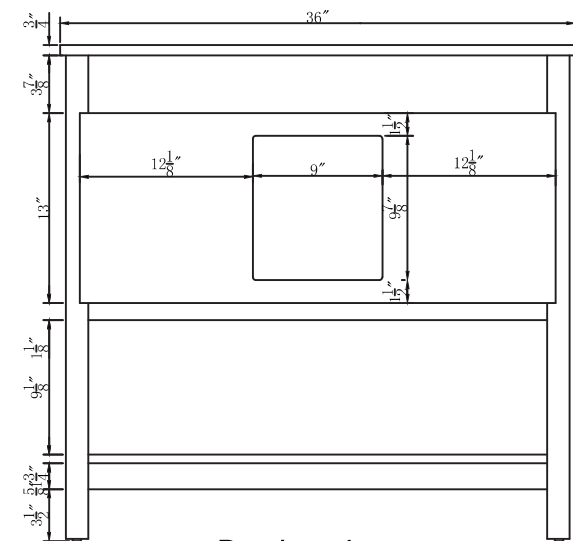

Top view

Side view

Back view

Front view

fake drawer

Handle assemble instruction

Drawer Interior Size

DWG. NO.:

MODEL NO.:

VF19036GR

ALTERATIONS

| | |
|---|--|
| 1 | |
| 2 | |
| 3 | |
| 4 | |

FOR PROPOSAL ONLY ALL DIMENSIONS TO BE VERIFIED

SCALE:

DWG. BY:

CHECKED BY: