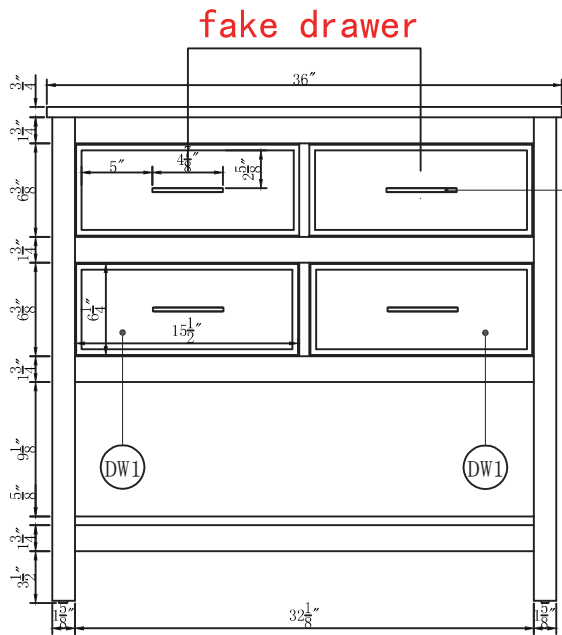

Top view

Side view

Back view

Front view

fake drawer

Handle assemble instruction

Drawer Interior Size

DWG. NO.:

MODEL NO.:

VF19036GR

ALTERATIONS

| | |
|---|--|
| 1 | |
| 2 | |
| 3 | |
| 4 | |

FOR PROPOSAL ONLY ALL DIMENSIONS TO BE VERIFIED

SCALE:

DWG. BY:

CHECKED BY: